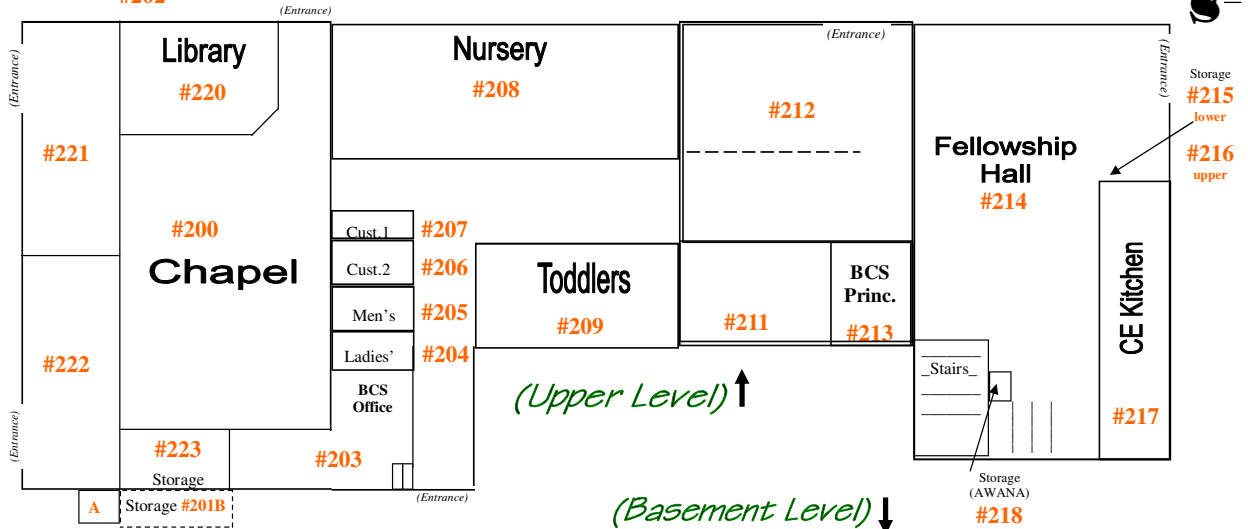

# Burley Bible Church Room Map

**E**

## Worship Center

(Ground Floor) ↓

↑ (Upper Level)

Storage  
(Crow's Nest)  
#202

(Upper Level) ↑

(Basement Level) ↓

**N**