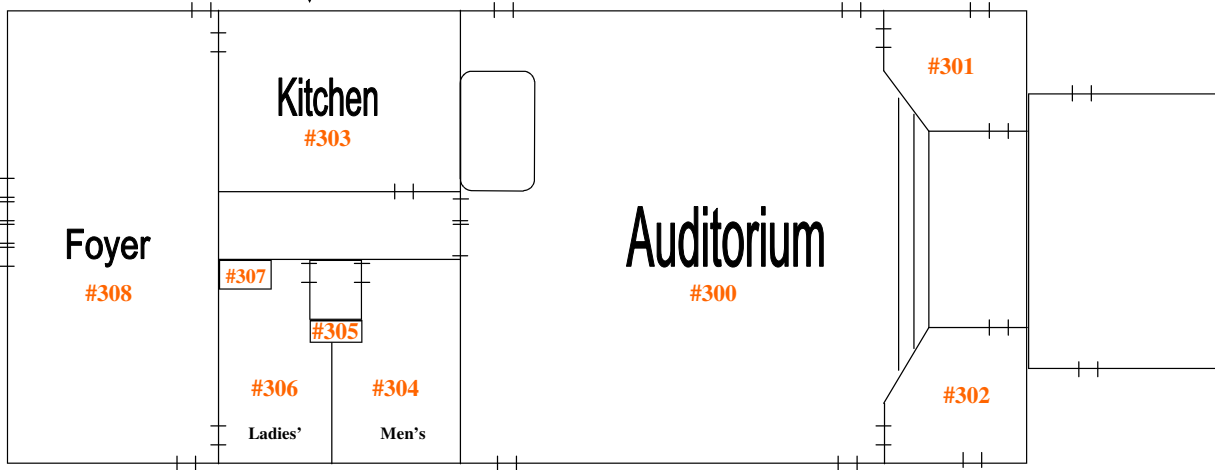

# Burley Bible Church Room Map

**E**

## Worship Center

(Ground Floor) ↓

↑ (Upper Level)

Storage  
(Crow's Nest)  
#202

(Upper Level) ↑

(Basement Level) ↓

**N**