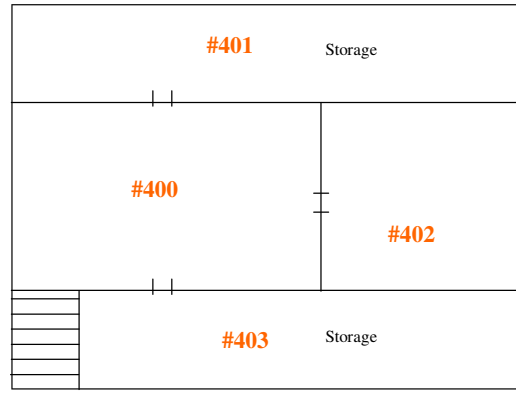

# Burley Bible Church Room Map

**E**

## Worship Center

(Ground Floor) ↓

↑ (Upper Level)

Storage  
(Crow's Nest)  
#202

(Upper Level) ↑

(Basement Level) ↓

**N**